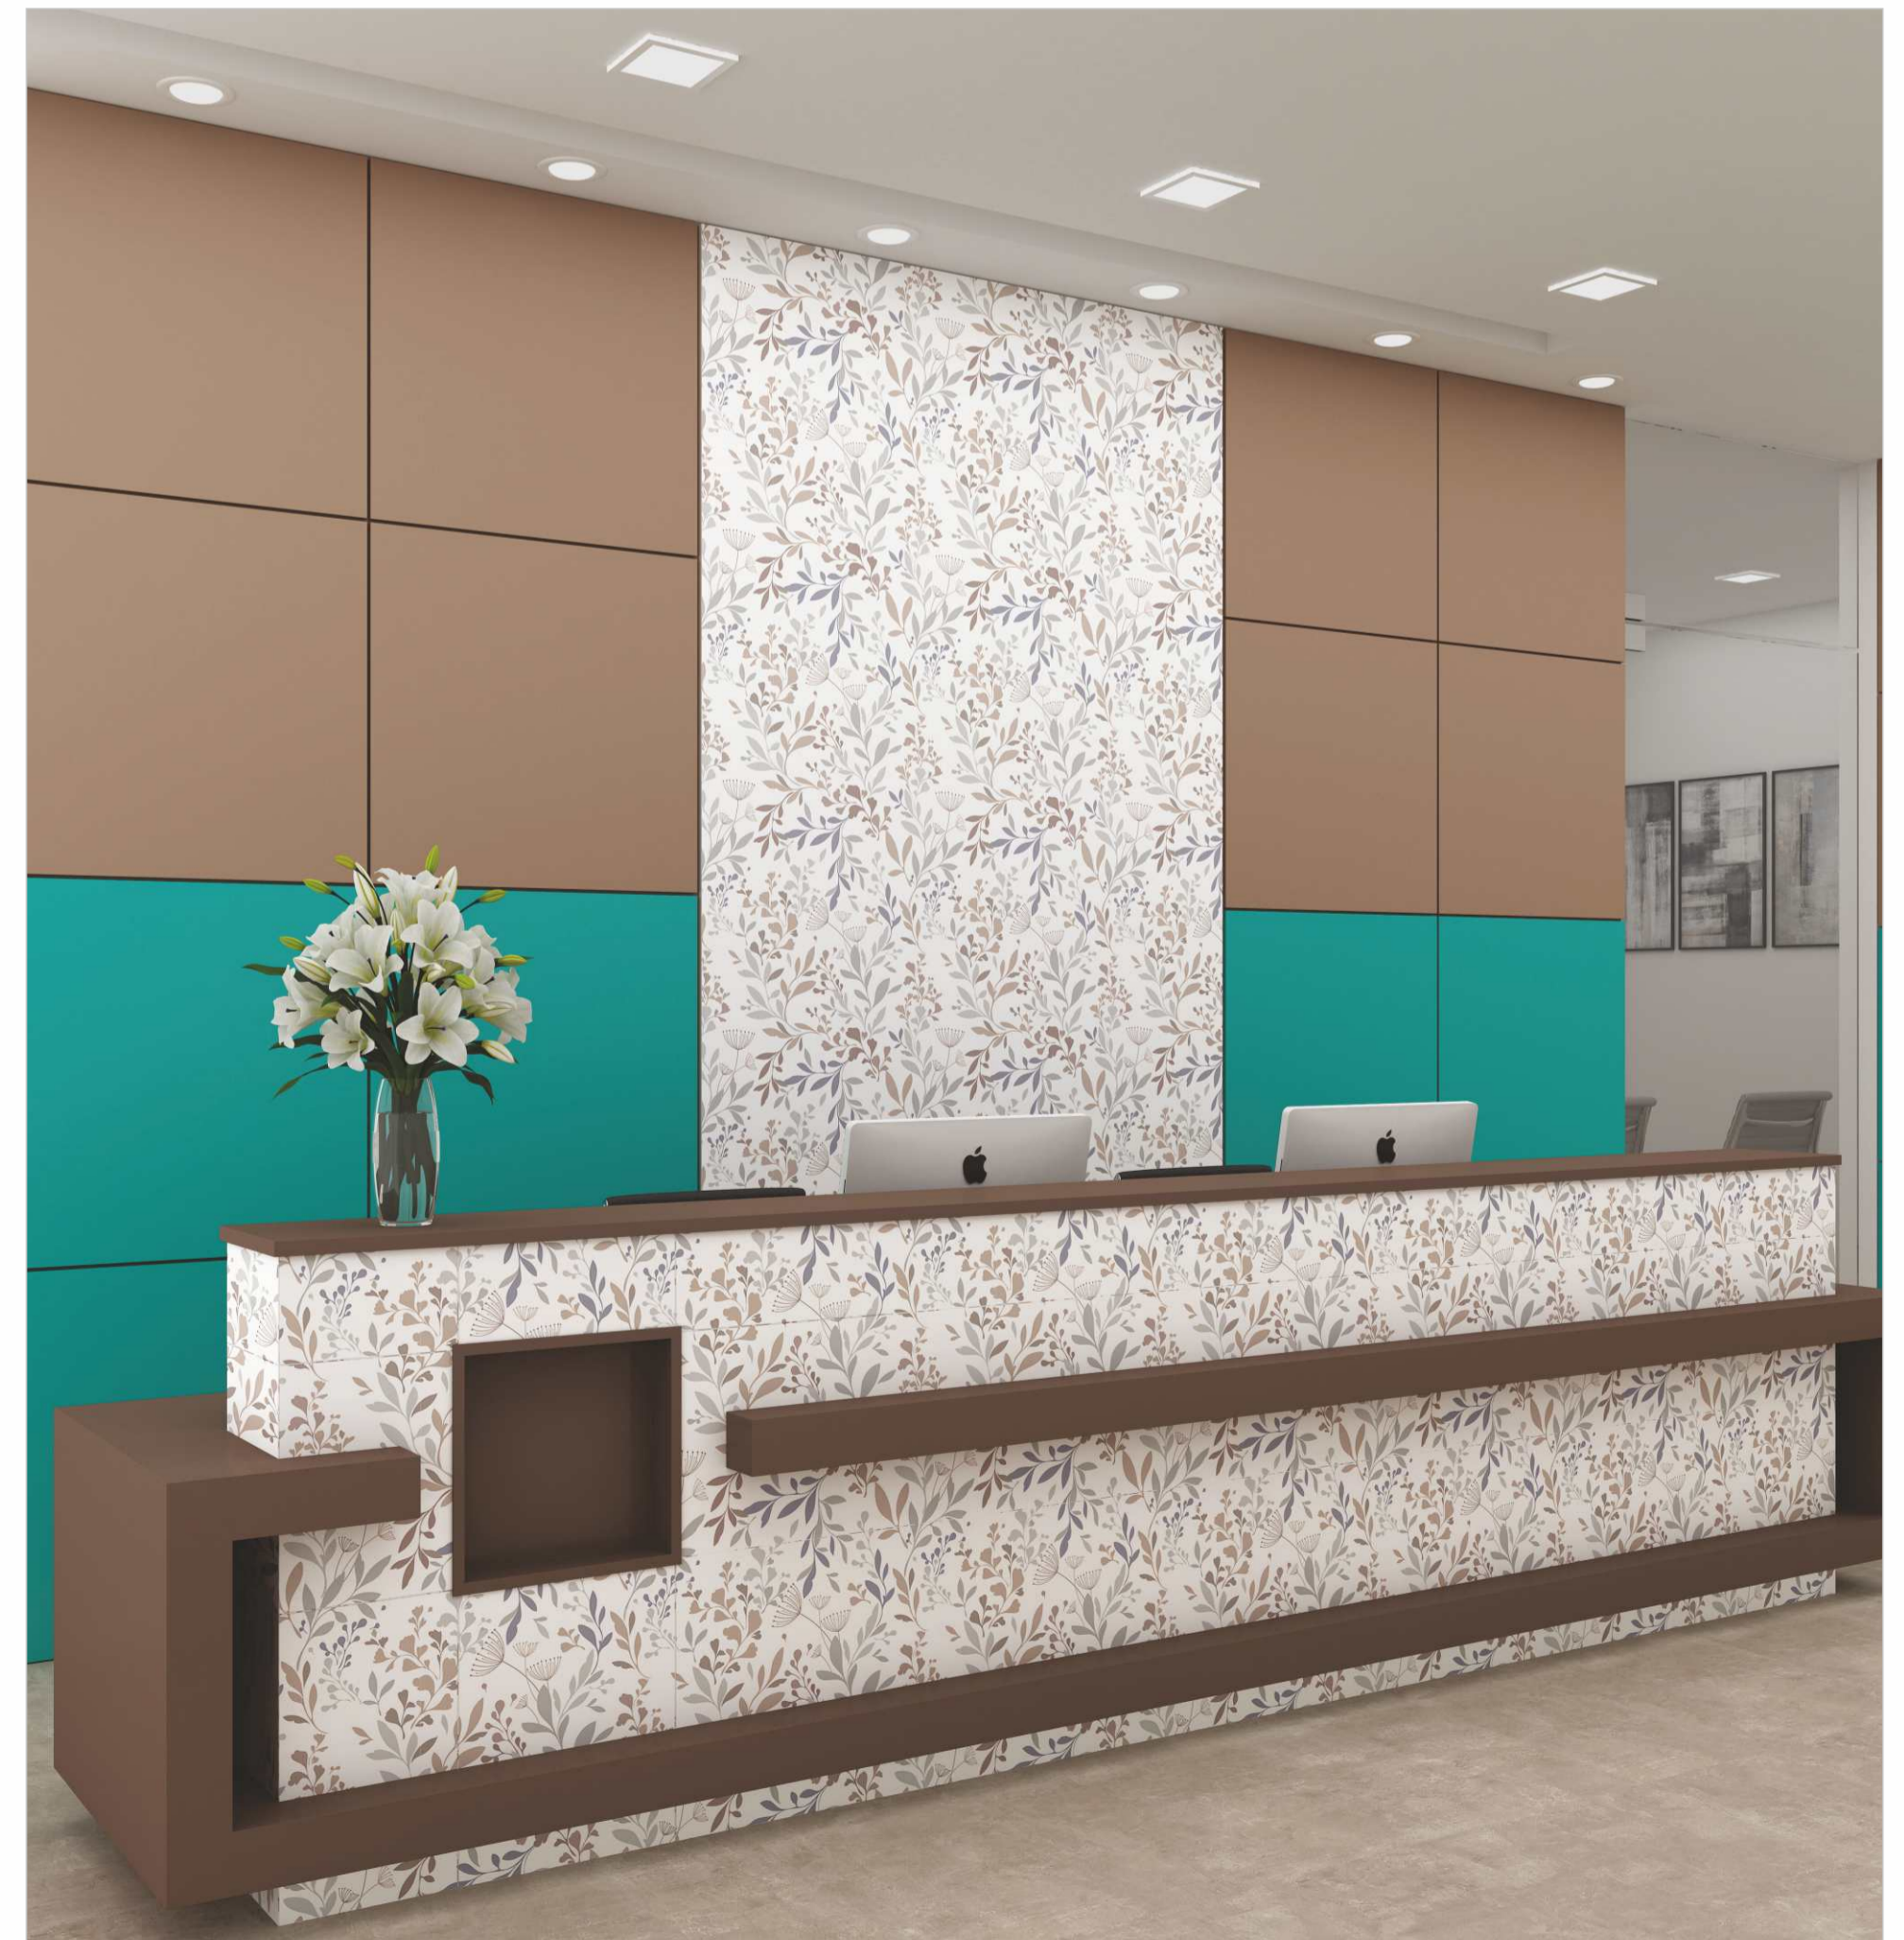

ACTUAL SIZE

DIGITAL LAMINATE

DIGITAL
8' x 4'
LAMINATE

Sparkle room furnishing with recreational contemporary features on your that keep your cheerful and upbeat.

ACTUAL SIZE

Funky Creations

-  BLACK
EHGP-906
-  RED
EHGP-907
-  PETROL BLUE
EHGP-928