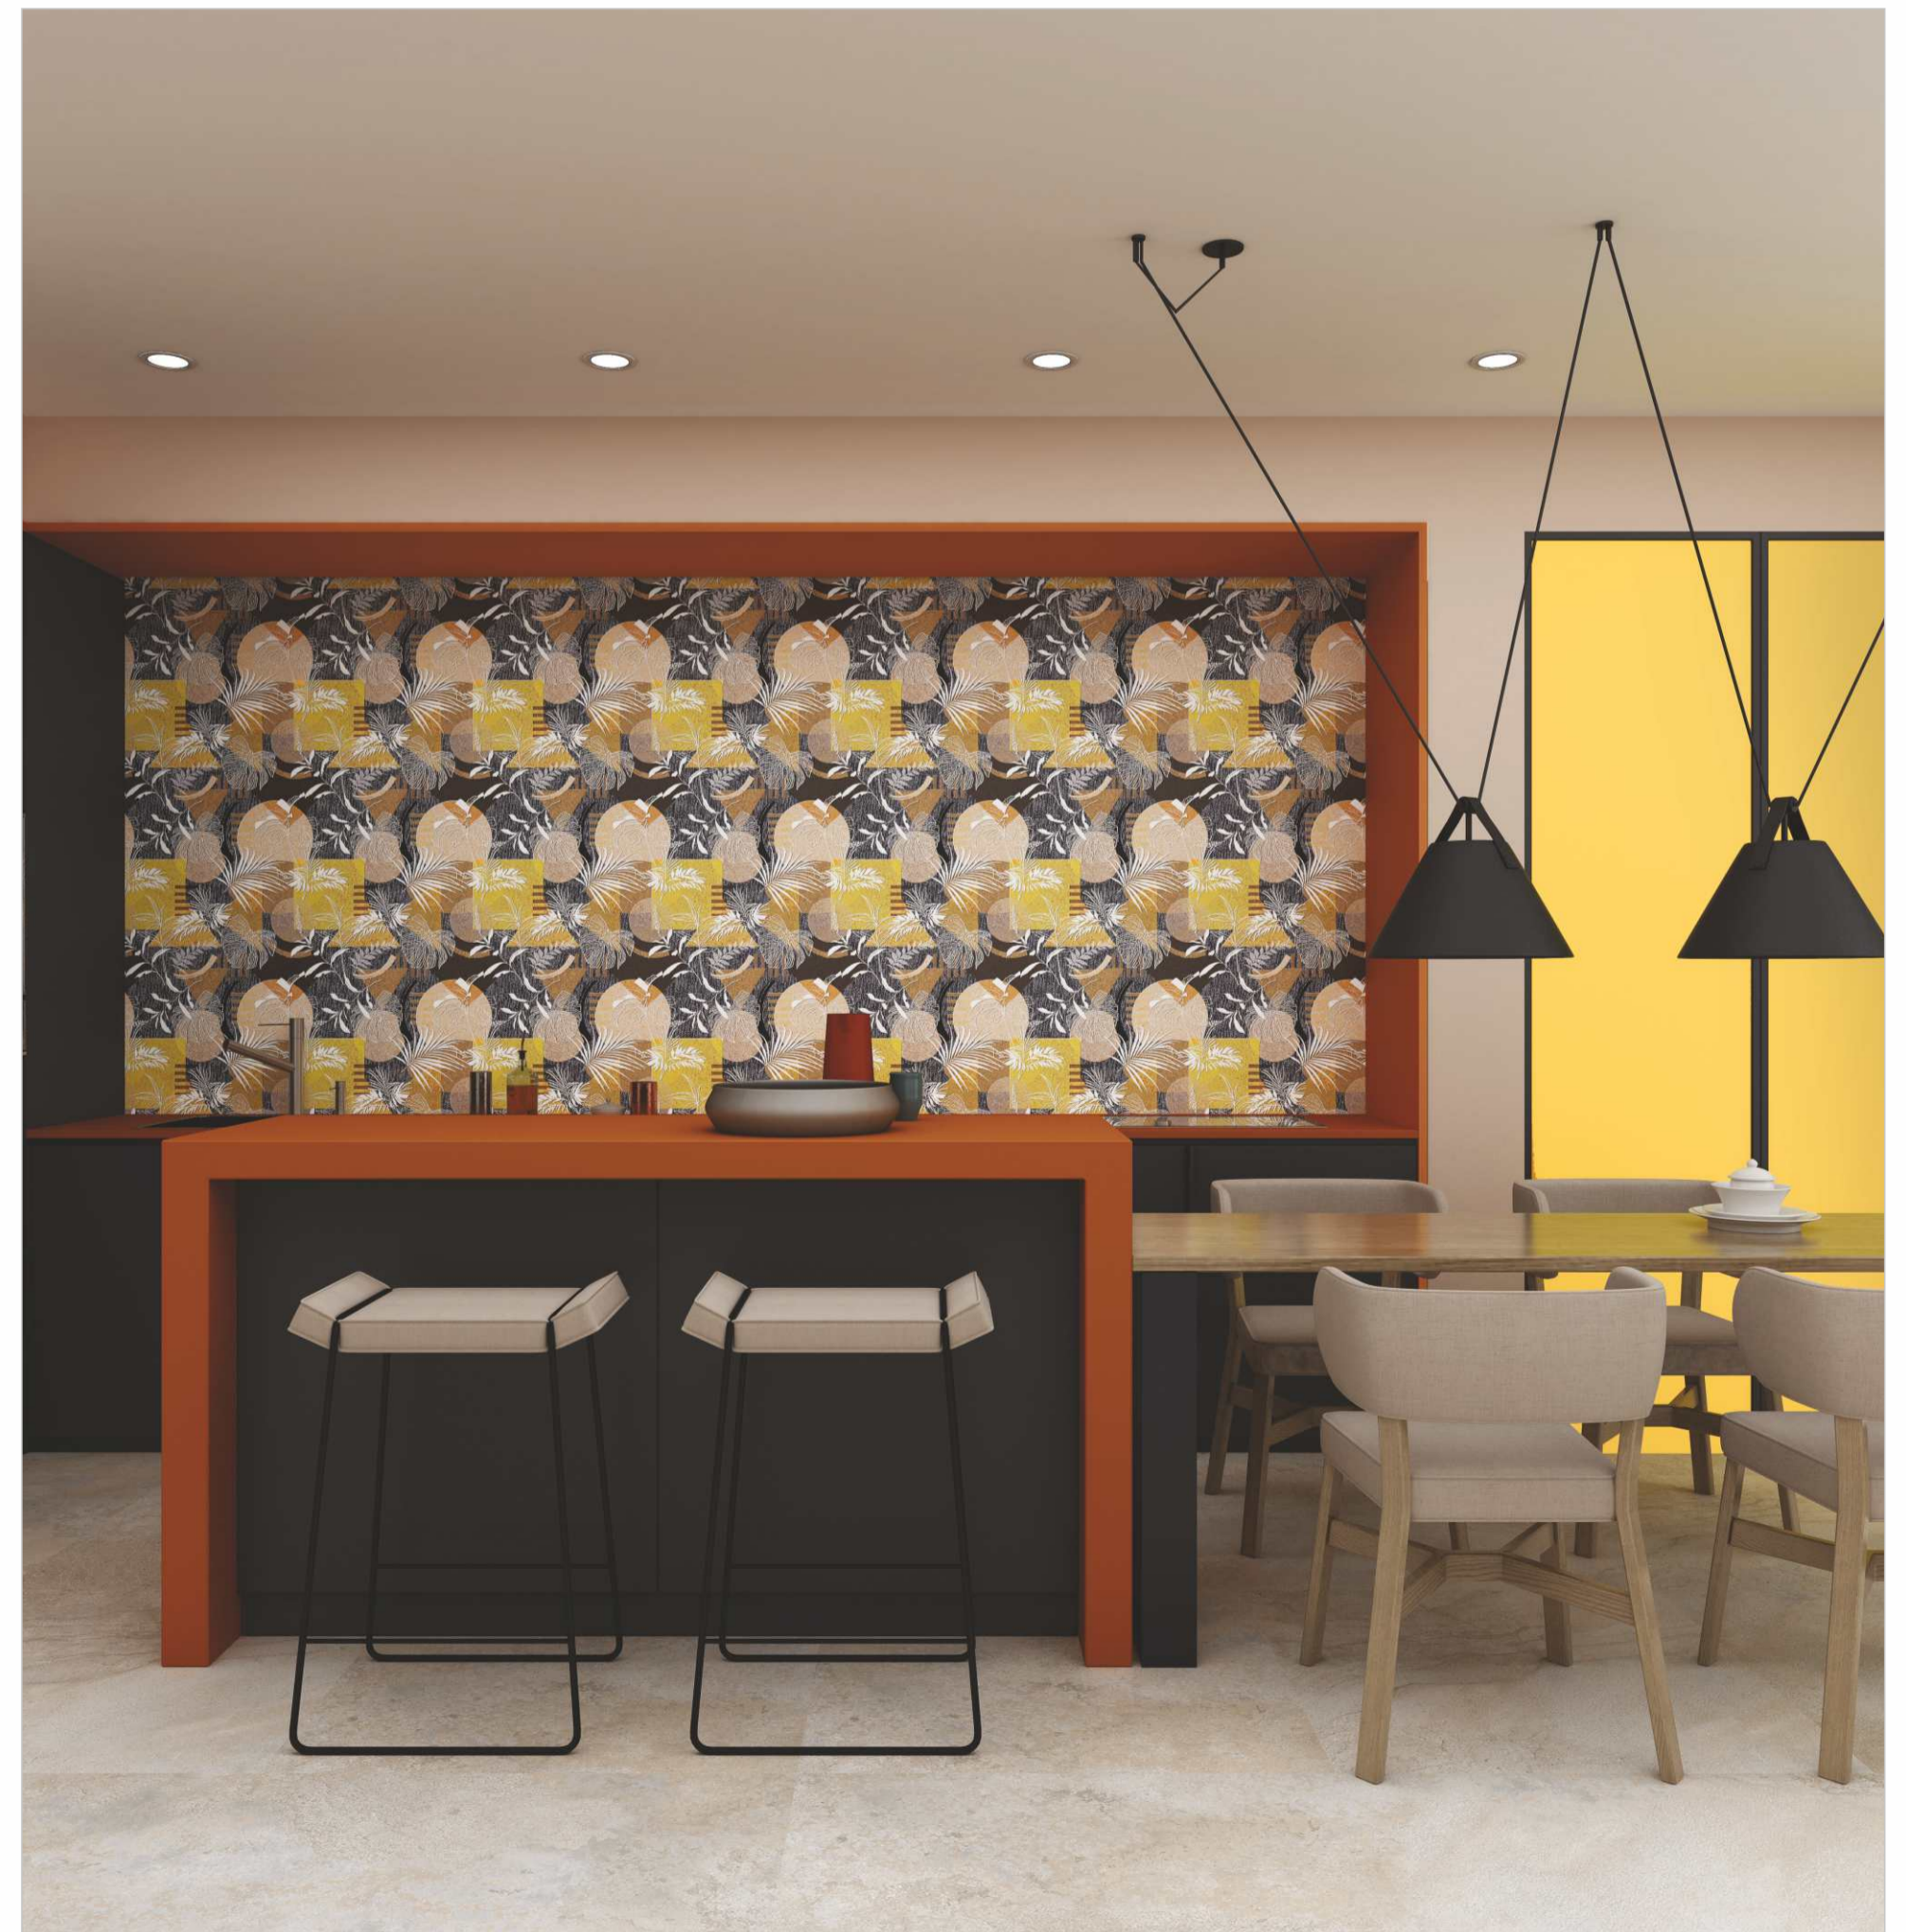

ACTUAL SIZE

DIGITAL
8' x 4'
LAMINATE

Chase the offbeat abstract and unconventional variety while decking up your dream homes wave off boredom.

ACTUAL SIZE

Dwell in Novelty

ORANGE
EHGP-908

BLACK
EHGP-906

DIM LIGHT
EHGP-931